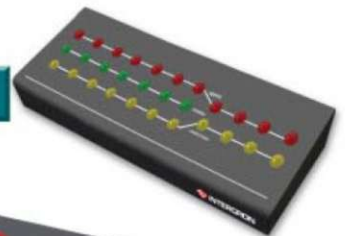

MOD. IC-CPM