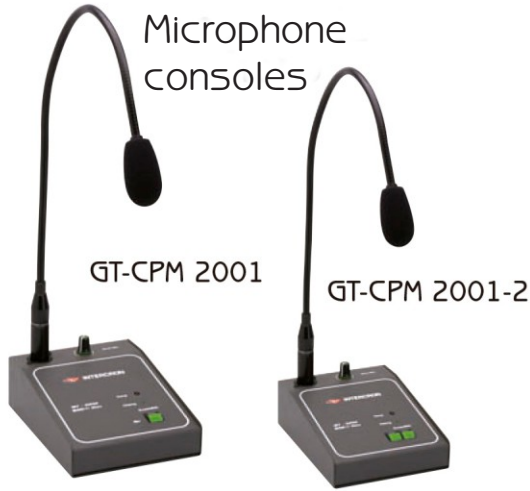

INTERCRON

Sound Engineering

Information

Signal Routers and Amplifiers

- Offices · Hypermarkets
- Exhibitions · Hotels
- Malls · Universities
- Penitentiary Establishments

GT-W 1070/T
GT-W 1150/T

GT-W 2150/T

PROTECTION FORCED VENT. OUTPUT 100V SIGNAL ROUTER

GT-W 70/T

GT - 301 / 5x
GT - 306