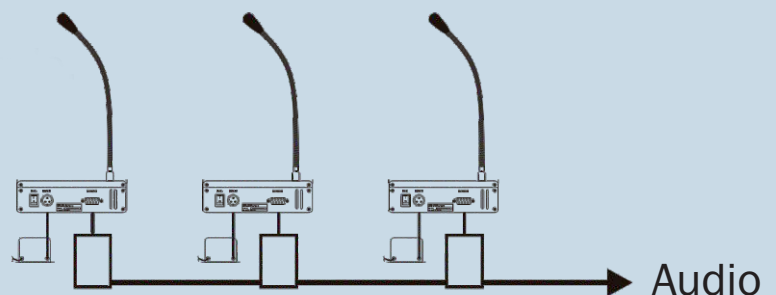

Audio Consoles 6 zones

MODEL GT-CPM-2001-6

INTERCRON

Features

Description:

- Message emission to all system wide or selected zones by simply selecting the zone and pressing the "speak" key.
- Compatibility with previously installed systems.
- Fully integrated into desktop console
- High quality audio to ensure message intelligibility.
- Multiple consoles connection.

Features:

- Zone, multiple zones and general call.
- Activated zone Light indicator
- Call inhibition when the system is busy.
- Pre-message Ding Dong with LED indicator.
- Gooseneck unidirectional microphone with XLR connector.
- Busy/free system indicator

Technical features:

- Individual power supply for each console.
- Normalized audio output 1v-200 ohm.
- Gains control, bass and treble
- DING DONG sound level and time controls.
- Equalized frequency response for maximum intelligibility.
- Built-in audio compressor.
- Installation in parallel.