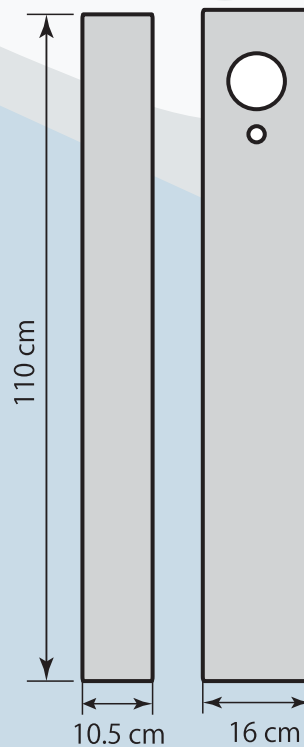

### Pedestal

Front

Interior

### Technical specifications

- Made of mirror polished stainless steel 304. 1.2 mm thickness.
- Microphone and speaker protection against water.
- Apt for outdoors.
- Call pushbutton.
- Fine finish with rounded edges.
- Iron base for mounting.
- Compatible with all intercom models.

### Measurements