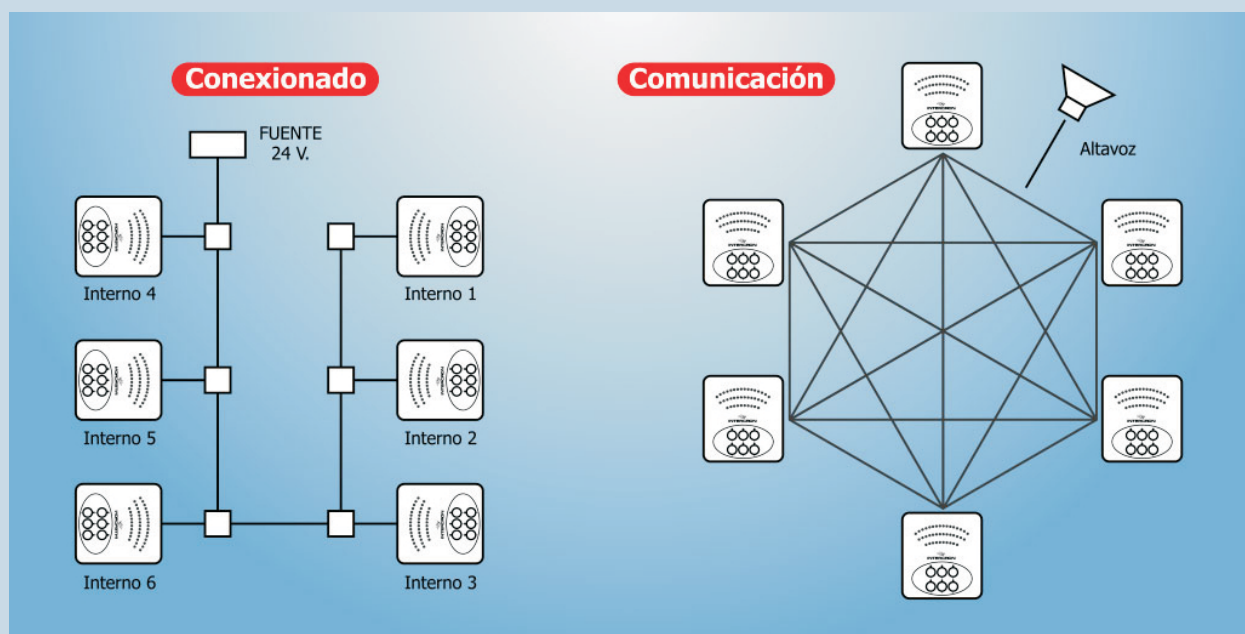

## Model IC-6

Use the speaker for internal instant communication.

Its LEDs indicate the origin of the call.

This can support as many simultaneous conversations as pairs of devices make up the system.

It supports industrial intercoms.

### Optional

- **Output to speakers:**  
It allows locating people away from their post instantly.
- **General call:**  
For specific and urgent messages.