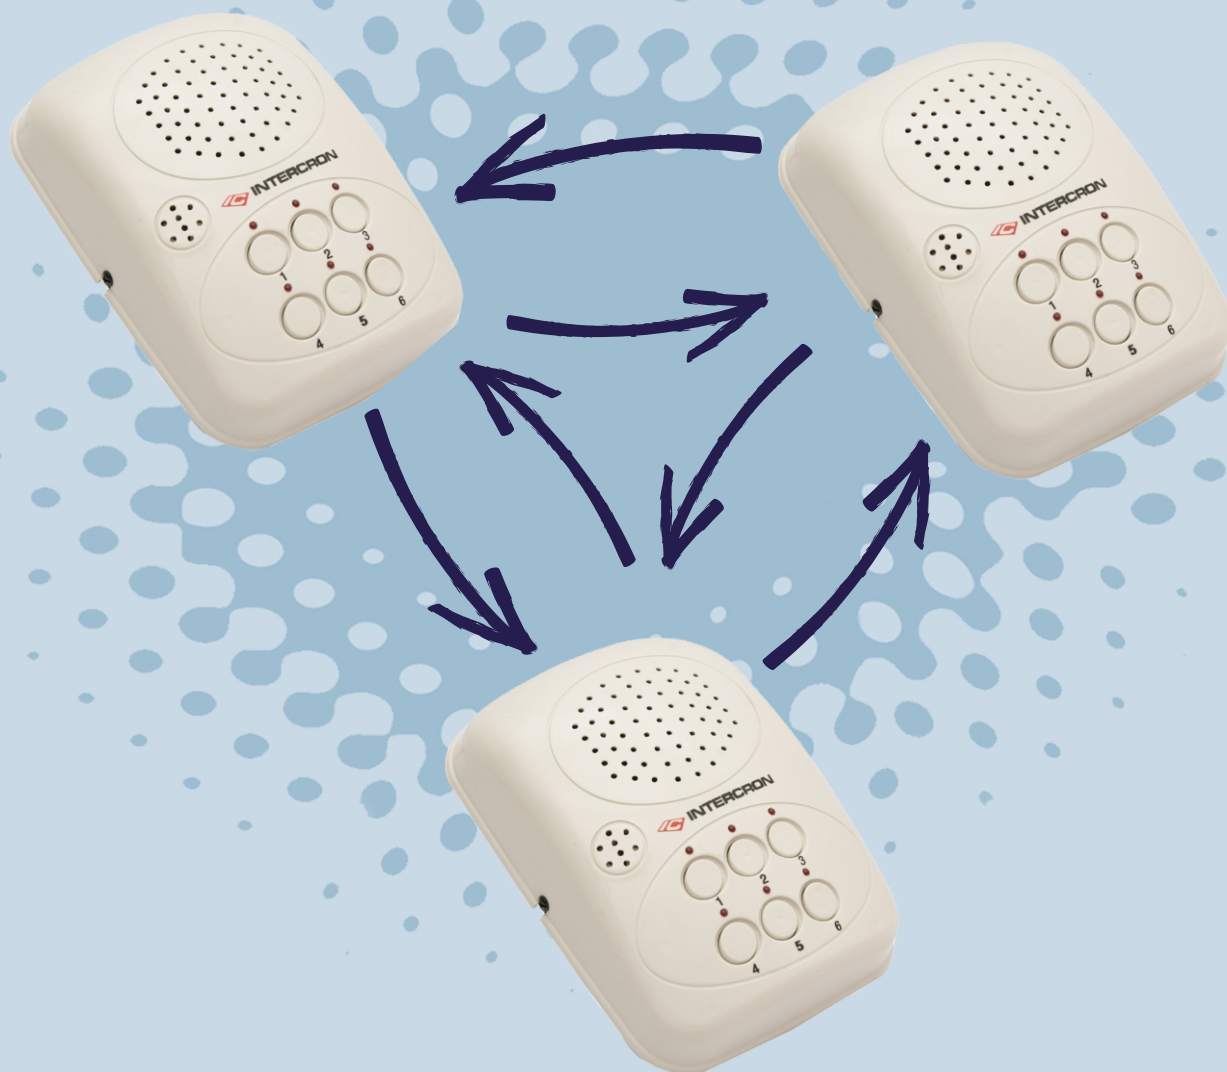

# Multilateral Intercoms

Instant communication  
"All with all"

Model IC-6

**THE LINE IS NEVER BUSY!!!**

# INTERCRON

## Model IC-6

Use the speaker for internal instant communication.

Its LEDs indicate the origin of the call.

This can support as many simultaneous conversations as pairs of devices make up the system.

It supports industrial intercoms.

### Optional

- **Output to speakers:**  
It allows locating people away from their post instantly.
- **General call:**  
For specific and urgent messages.