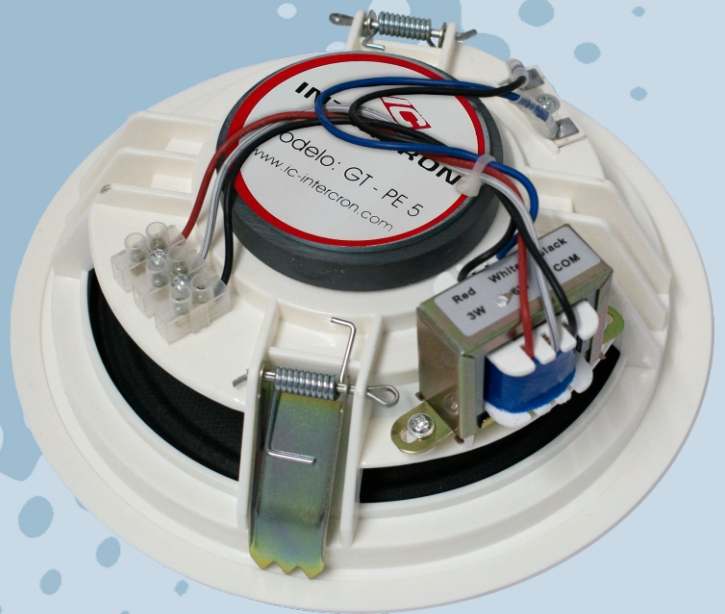

## Ceiling built-in speaker

### Model GT - PE5/T

#### Description:

- Ceiling built-in speaker 5".
- RMS MAX power: 6W .
- Frequency response: 70hz - 12khz.
- 100V line transformer with leads.
- Quick assembly system.
- Available colors: white
- Interchron MOD. GT - PE5/T