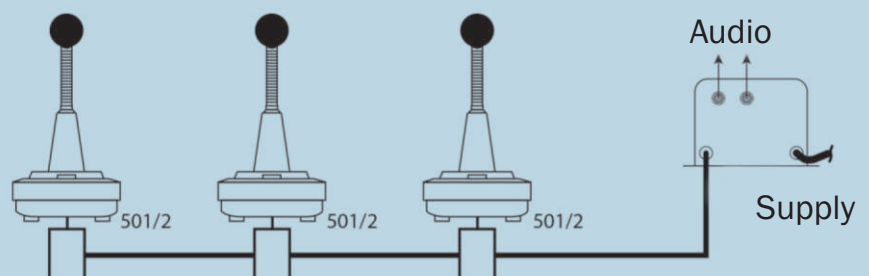

Audio consoles 1 and 2 zones

MODEL GT-501

- Offices
- Colleges and Universities
- Industries
- Medical Centers
- Shops
- Supermarkets
- Conference Tables

MODEL GT-502

INTERCRON

Features

Description

- Message emission to all system wide or selected zones by simply pressing a key.
- Compatibility with previously installed systems.
- Fully integrated into desktop console.
- High quality audio to ensure message intelligibility.
- Multiple consoles connection.

Features

- Easy installation.
- Push button to talk to zone 1, zone2, and system wide.
- Call inhibition when the system is busy.
- Pre-message Ding Dong with LED indicator.
- Gooseneck unidirectional microphone.
- Busy/free system indicator

Technical Features

- The same power supply feeds all the system.
- Normalized audio output 1v-200 ohm.
- Gains control.
- DING DONG sound level and time controls.
- Equalized frequency response for maximum intelligibility.
- Installation in parallel.