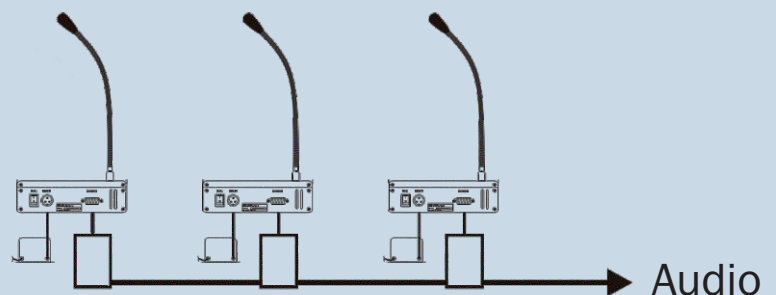

Features

Description:

- Message emission to all system wide or selected zones by simply selecting the zone and pressing the Talk key.
- Compatibility with previously installed systems.
- Fully integrated into desktop console.
- High quality audio to ensure message intelligibility.
- Multiple consoles connection.

Features:

- Zone, multiple zones and general call.
- Gooseneck unidirectional microphone with XLR connector.
- Activated zone Light indicator
- Pre-message Ding Dong with LED indicator.
- Call inhibition when the system is busy.
- Activated zone Light indicator

Technical Features:

- Individual power supply for each console.
- Normalized audio output 1v-200 ohm.
- Bass, treble and gains control.
- DING DONG sound level and time controls.
- Equalized frequency response for maximum intelligibility.
- Built-in audio compressor.
- Installation in parallel.

INTERCRON